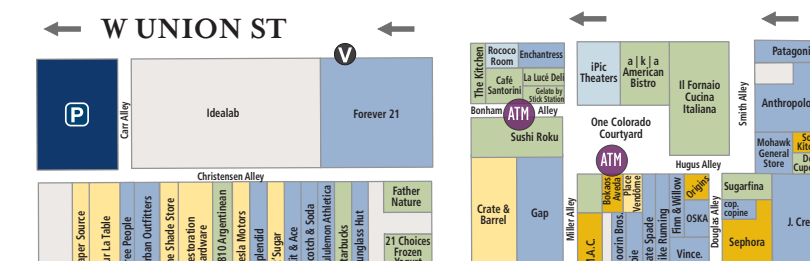

W WALNUT ST

E WALNUT ST

OLD PASADENA DIRECTORY MAP

- Dining, Nightlife, Snacks, Coffee & Tea
- Health, Beauty, & Spa
- Cultural, Community, & Specialty Services
- Apparel & Accessories
- Home, Gifts, & Specialty Retail
- Park & Walk Garages First 90 Minutes Free
- Public Parking
- Valet Stand
- Metro Gold Line Station
- ATM
- Old Pasadena Farmers Market