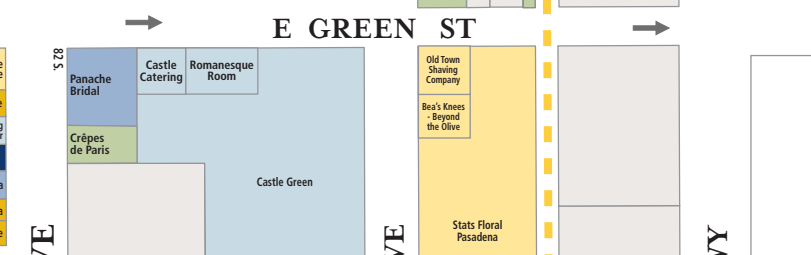

W WALNUT ST

E WALNUT ST

OLD PASADENA DIRECTORY MAP

- Dining, Nightlife, Snacks, Coffee & Tea
- Health, Beauty, & Spa
- Cultural, Community, & Specialty Services
- Apparel & Accessories
- Home, Gifts, & Specialty Retail
- Park & Walk Garages First 90 Minutes Free
- Public Parking
- Valet Stand
- Metro Gold Line Station
- ATM
- Old Pasadena Farmers Market