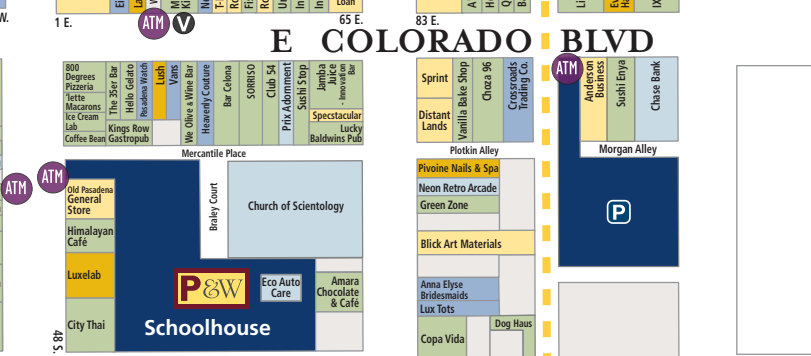

W WALNUT ST

E WALNUT ST

OLD PASADENA DIRECTORY MAP

- Dining, Nightlife, Snacks, Coffee & Tea
- Health, Beauty, & Spa
- Cultural, Community, & Specialty Services
- Apparel & Accessories
- Home, Gifts, & Specialty Retail
- Park & Walk Garages First 90 Minutes Free
- Public Parking
- Valet Stand
- Metro Gold Line Station
- ATM
- Old Pasadena Farmers Market