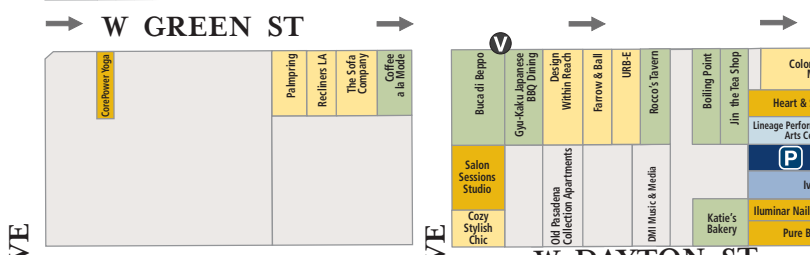

W WALNUT ST

E WALNUT ST

OLD PASADENA DIRECTORY MAP

- Dining, Nightlife, Snacks, Coffee & Tea
- Health, Beauty, & Spa
- Cultural, Community, & Specialty Services
- Apparel & Accessories
- Home, Gifts, & Specialty Retail
- Park & Walk Garages First 90 Minutes Free
- Public Parking
- Valet Stand
- Metro Gold Line Station
- ATM
- Old Pasadena Farmers Market