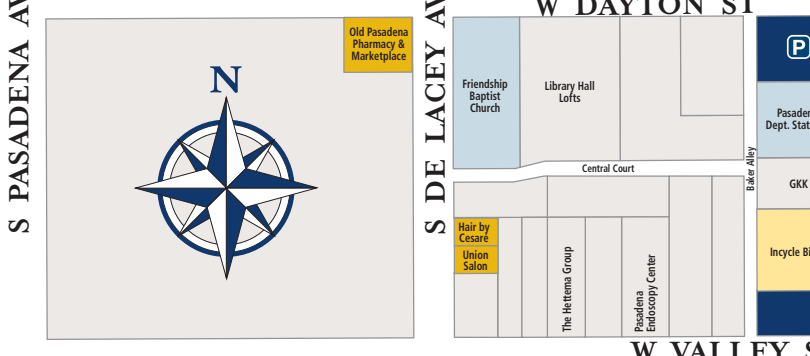

W WALNUT ST

E WALNUT ST

OLD PASADENA DIRECTORY MAP

- Dining, Nightlife, Snacks, Coffee & Tea
- Health, Beauty, & Spa
- Cultural, Community, & Specialty Services
- Apparel & Accessories
- Home, Gifts, & Specialty Retail
- Park & Walk Garages First 90 Minutes Free
- Public Parking
- Valet Stand
- Metro Gold Line Station
- ATM
- Old Pasadena Farmers Market