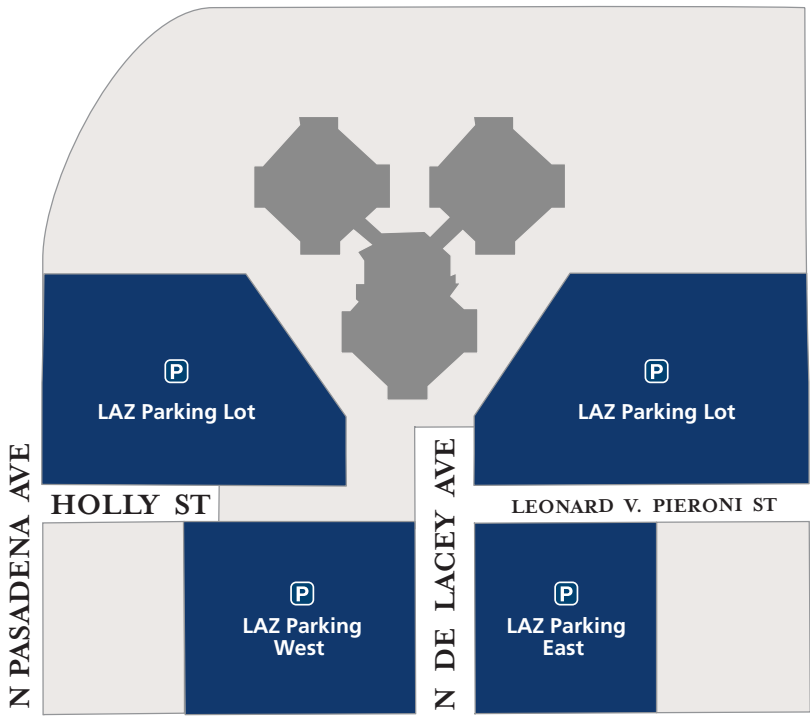

W WALNUT ST

E WALNUT ST

OLD PASADENA DIRECTORY MAP

- Dining, Nightlife, Snacks, Coffee & Tea
- Health, Beauty, & Spa
- Cultural, Community, & Specialty Services
- Apparel & Accessories
- Home, Gifts, & Specialty Retail
- Park & Walk Garages First 90 Minutes Free
- Public Parking
- Valet Stand
- Metro Gold Line Station
- ATM
- Old Pasadena Farmers Market