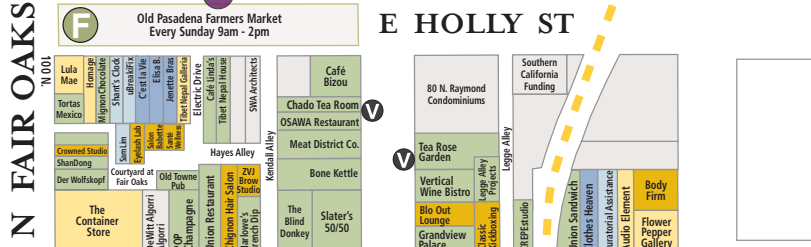

W WALNUT ST

E WALNUT ST

OLD PASADENA DIRECTORY MAP

- Dining, Nightlife, Snacks, Coffee & Tea
- Health, Beauty, & Spa
- Cultural, Community, & Specialty Services
- Apparel & Accessories
- Home, Gifts, & Specialty Retail
- Park & Walk Garages First 90 Minutes Free
- Public Parking
- Valet Stand
- Metro Gold Line Station
- ATM
- Old Pasadena Farmers Market