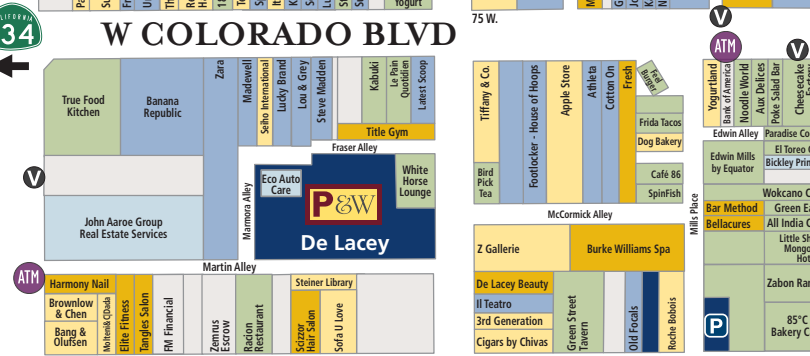

W WALNUT ST

E WALNUT ST

OLD PASADENA DIRECTORY MAP

- Dining, Nightlife, Snacks, Coffee & Tea
- Health, Beauty, & Spa
- Cultural, Community, & Specialty Services
- Apparel & Accessories
- Home, Gifts, & Specialty Retail
- Park & Walk Garages First 90 Minutes Free
- Public Parking
- Valet Stand
- Metro Gold Line Station
- ATM
- Old Pasadena Farmers Market